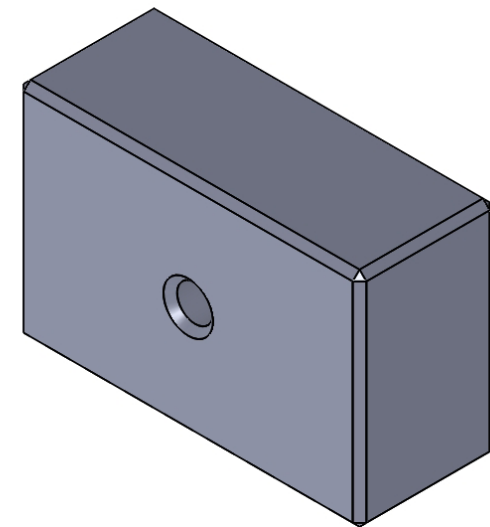

Spacer

- for wall mount (03034)
- M10 x 55 (screw)
- weight 180g

S E E B U R G
a c o u s t i c l i n e

**Spacer 03034/spc
for
Wall Mount 03434**

copyright 12.2018