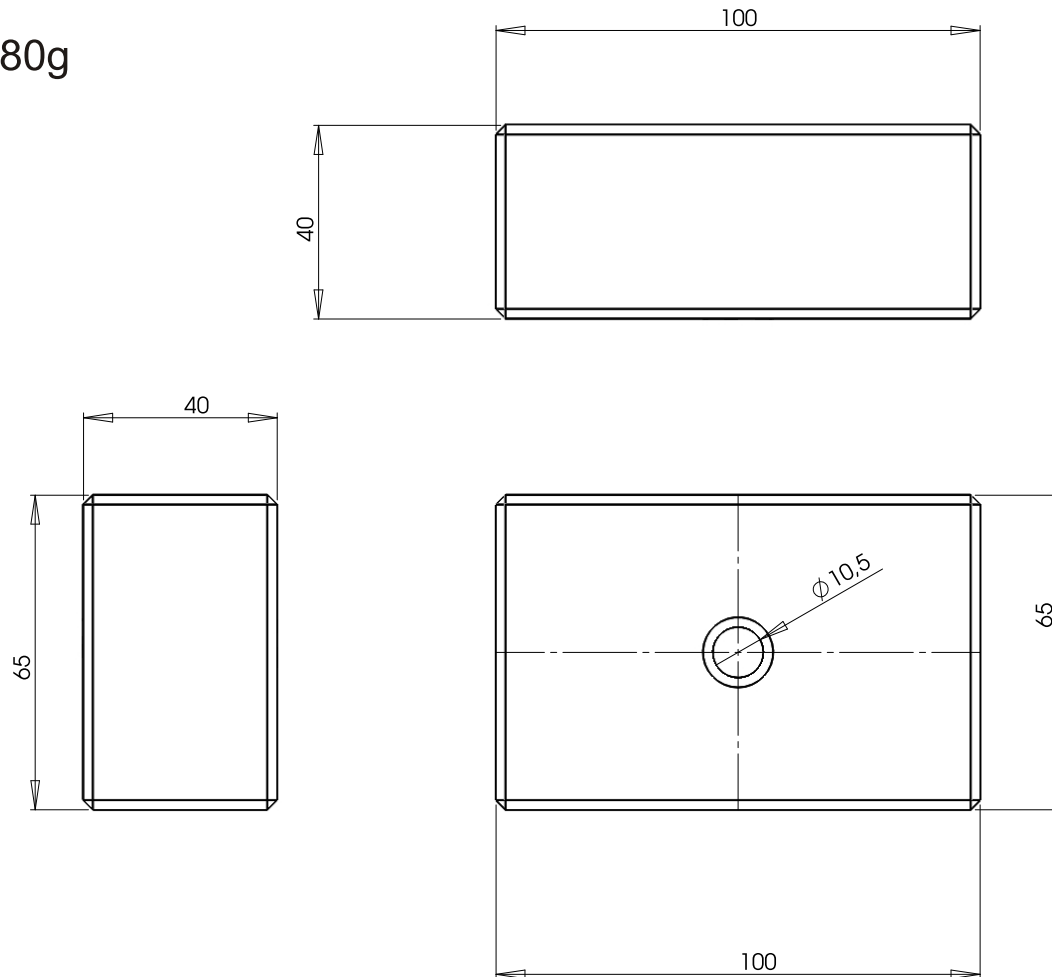

Spacer

- for wall mount (03034)
- M10 x 55 (screw)
- weight 180g

S E E B U R G
a c o u s t i c l i n e

**Spacer 03034/spc
for
Wall Mount 03434**

copyright 12.2018